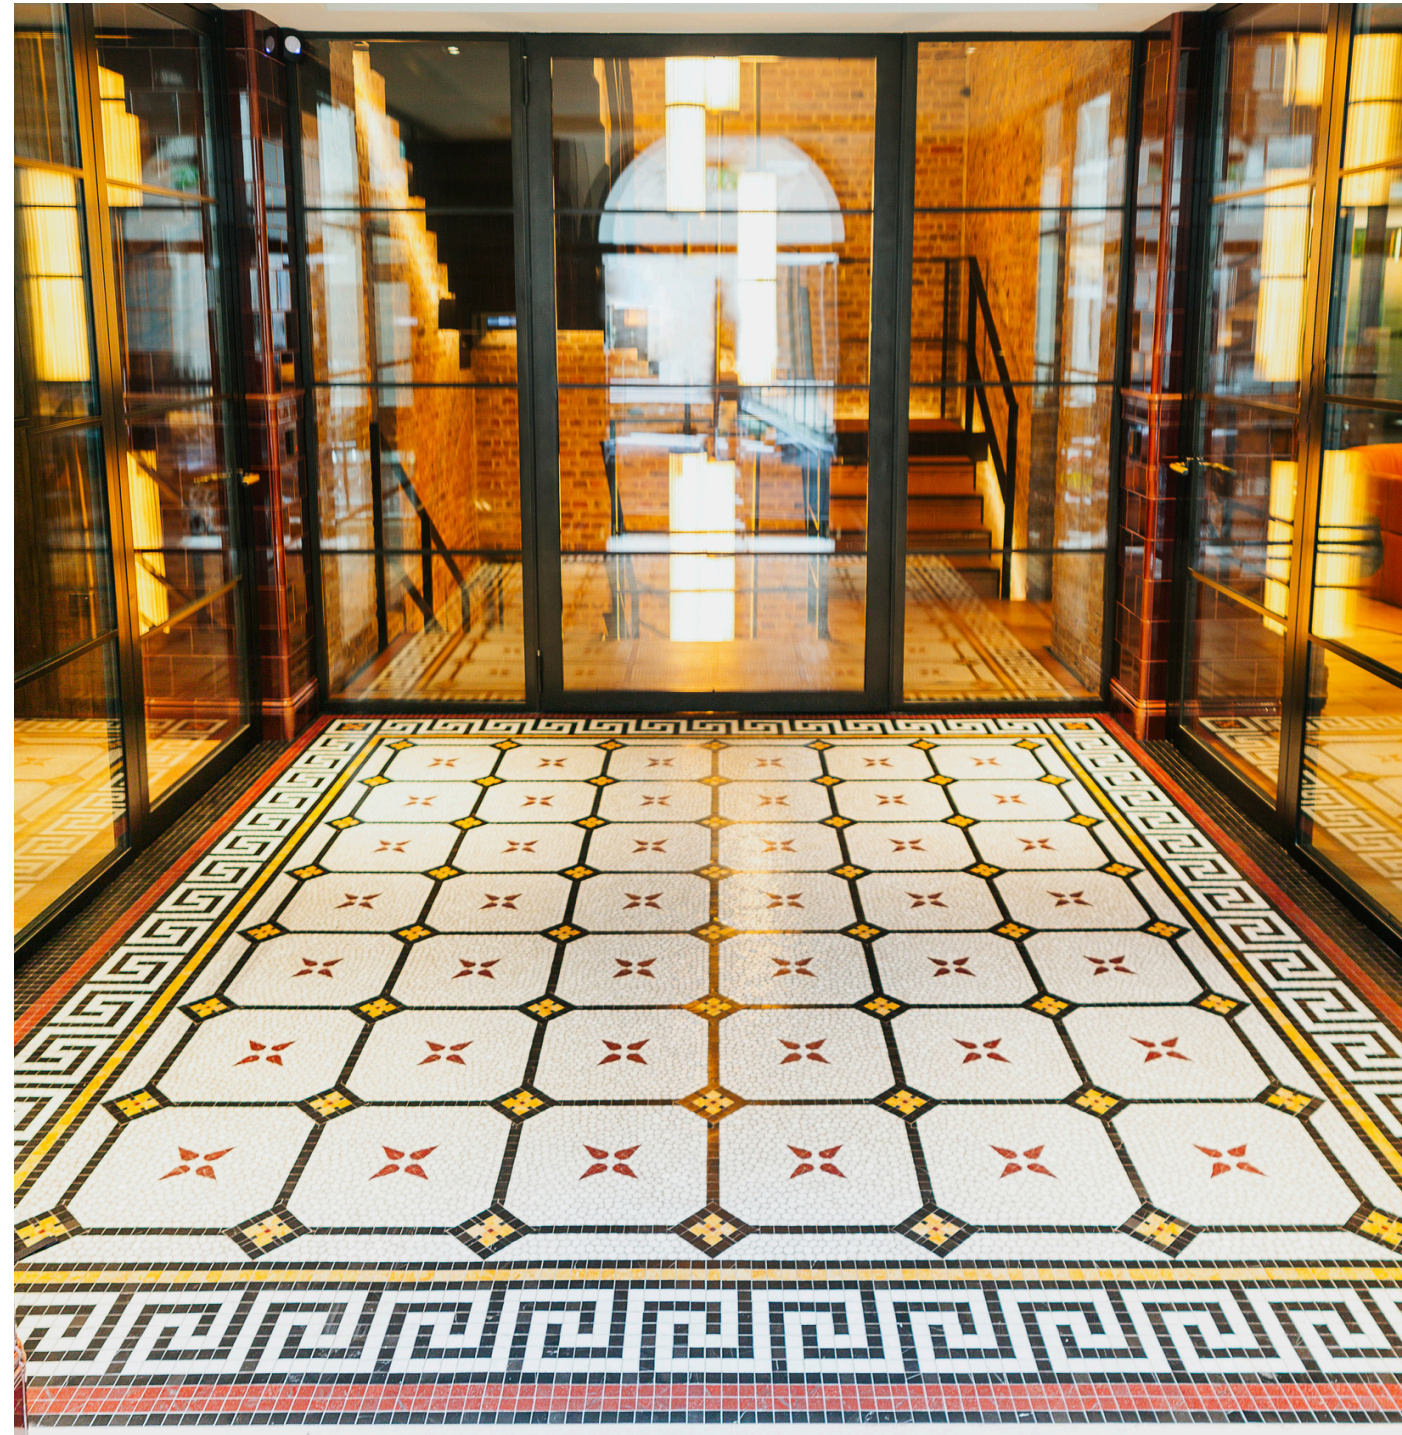

# Giulia Manzoni Mosaics

---

RESIDENTIAL

COMMERCIAL

ARTISTIC

01. Edwardes Square, Kensington, London

02. Office Lobby Entrance, Soho, London

Creation and installation of a mosaic, a 20m<sup>2</sup> marble mosaic floor based on an original Roman Mosaic design, located in the Triclinium dining room of Villa Ventorum for The Newt Estate, Castle Carry, Somerset.