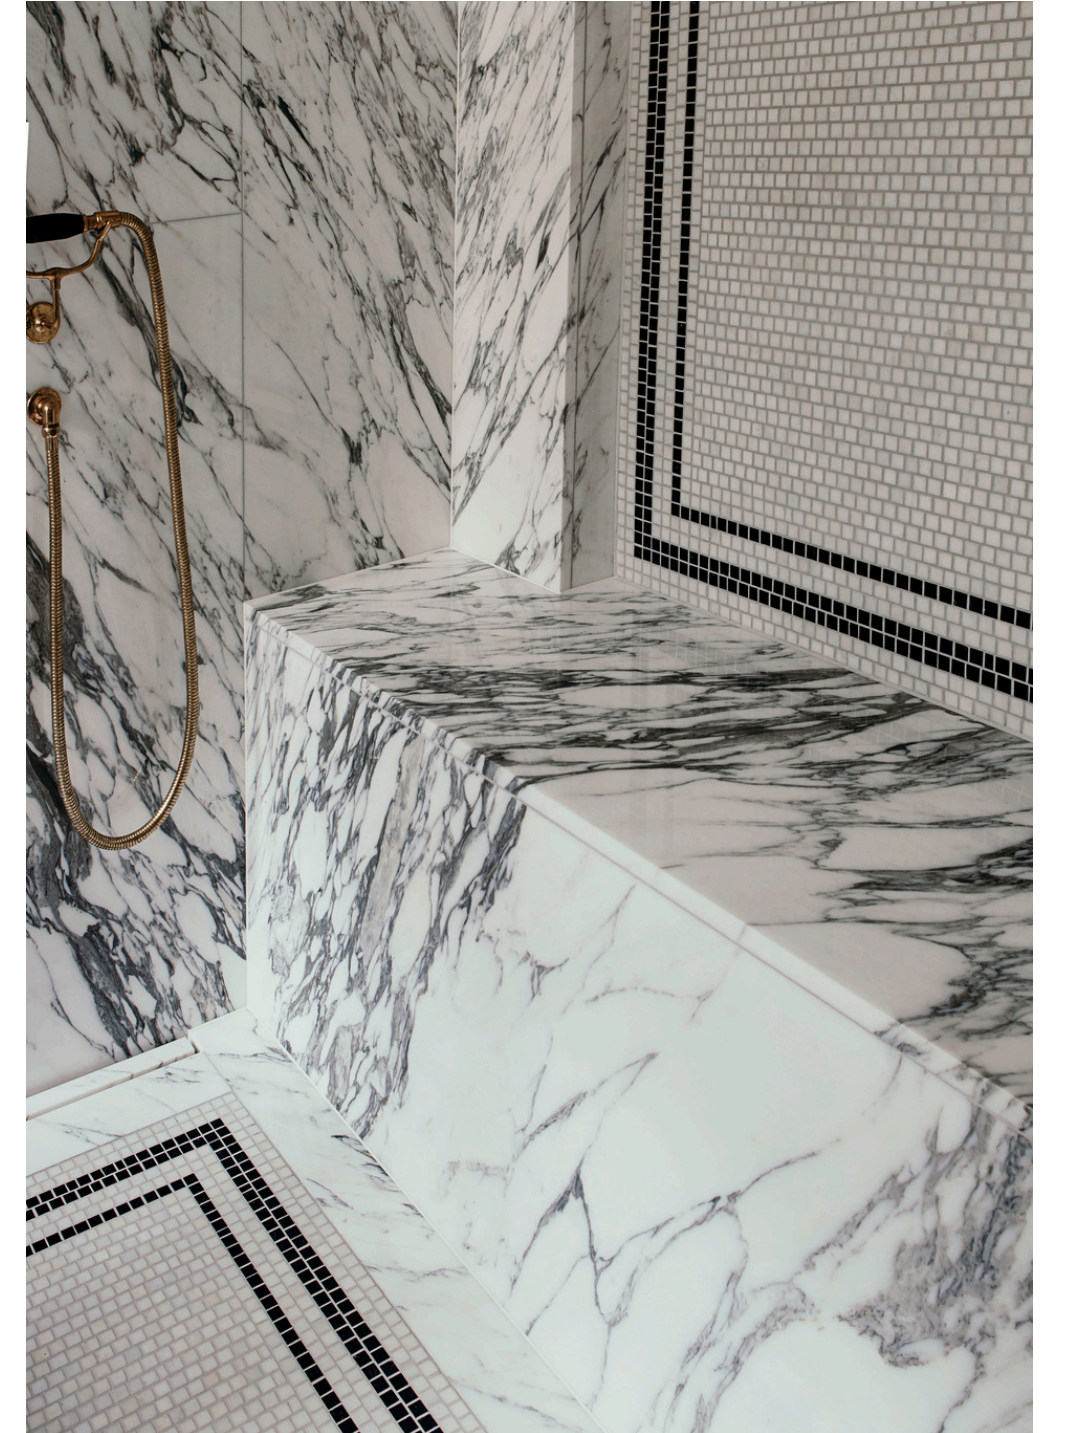

# Giulia Manzoni Mosaics

---

RESIDENTIAL

COMMERCIAL

ARTISTIC

01. Edwardes Square, Kensington, London

02. Office Lobby Entrance, Soho, London

Creation and installation of a mosaic, a 20m<sup>2</sup> marble mosaic floor based on an original Roman Mosaic design, located in the Triclinium dining room of Villa Ventorum for The Newt Estate, Castle Carry, Somerset.