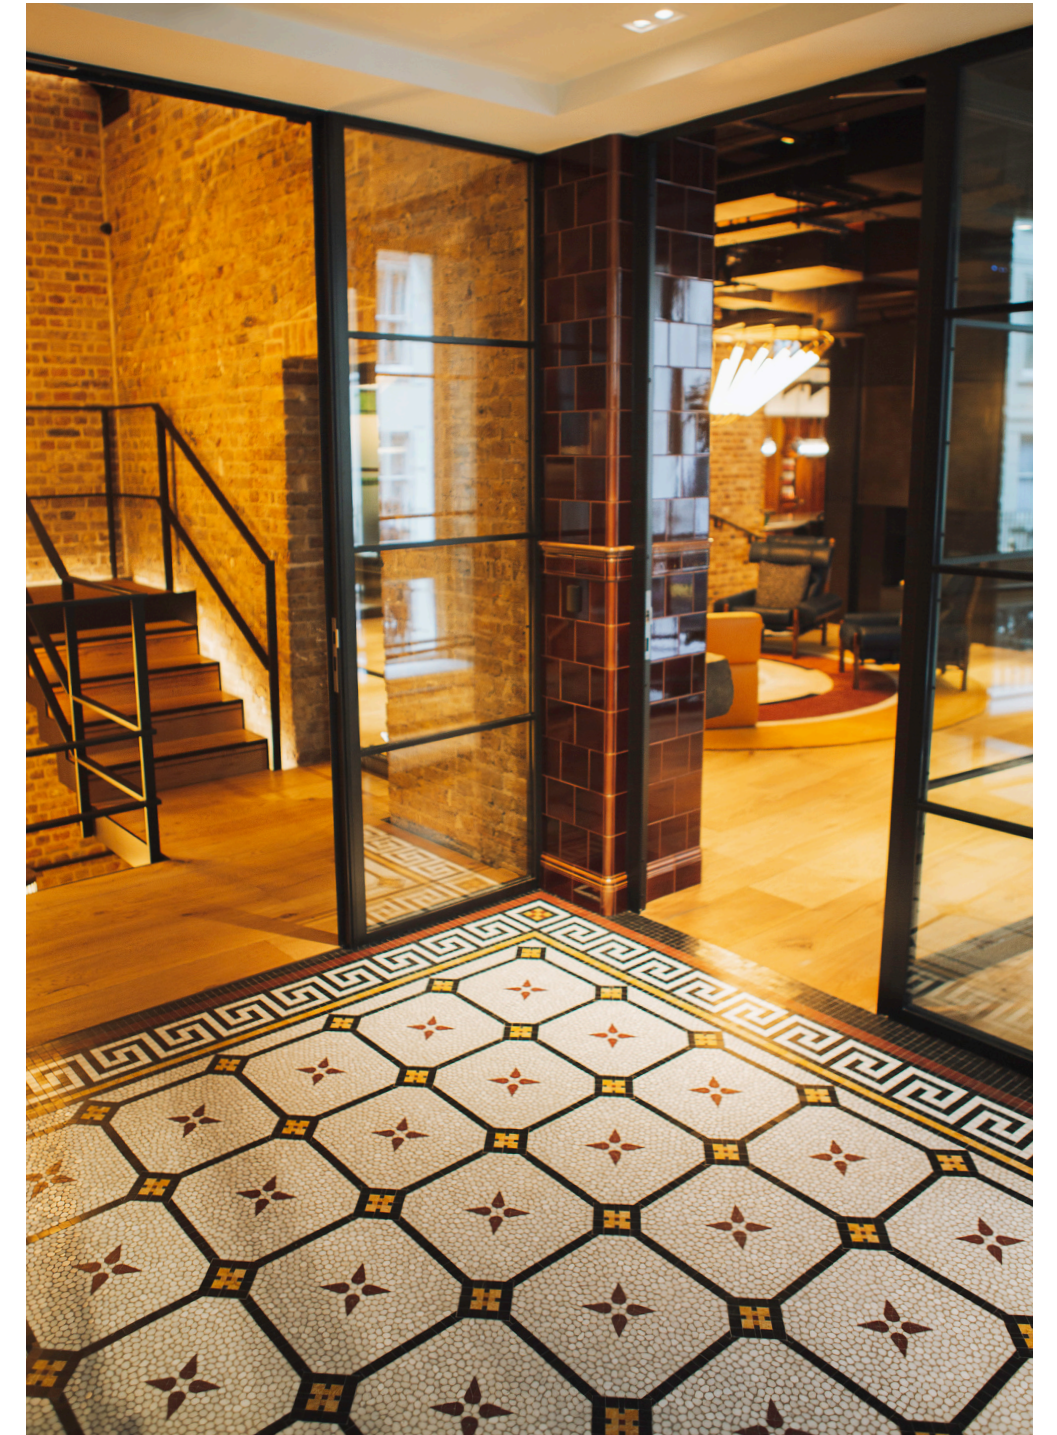

# Giulia Manzoni Mosaics

---

RESIDENTIAL

COMMERCIAL

ARTISTIC

01. Edwardes Square, Kensington, London

02. Office Lobby Entrance, Soho, London

Creation and installation of a mosaic, a 20m<sup>2</sup> marble mosaic floor based on an original Roman Mosaic design, located in the Triclinium dining room of Villa Ventorum for The Newt Estate, Castle Carry, Somerset.