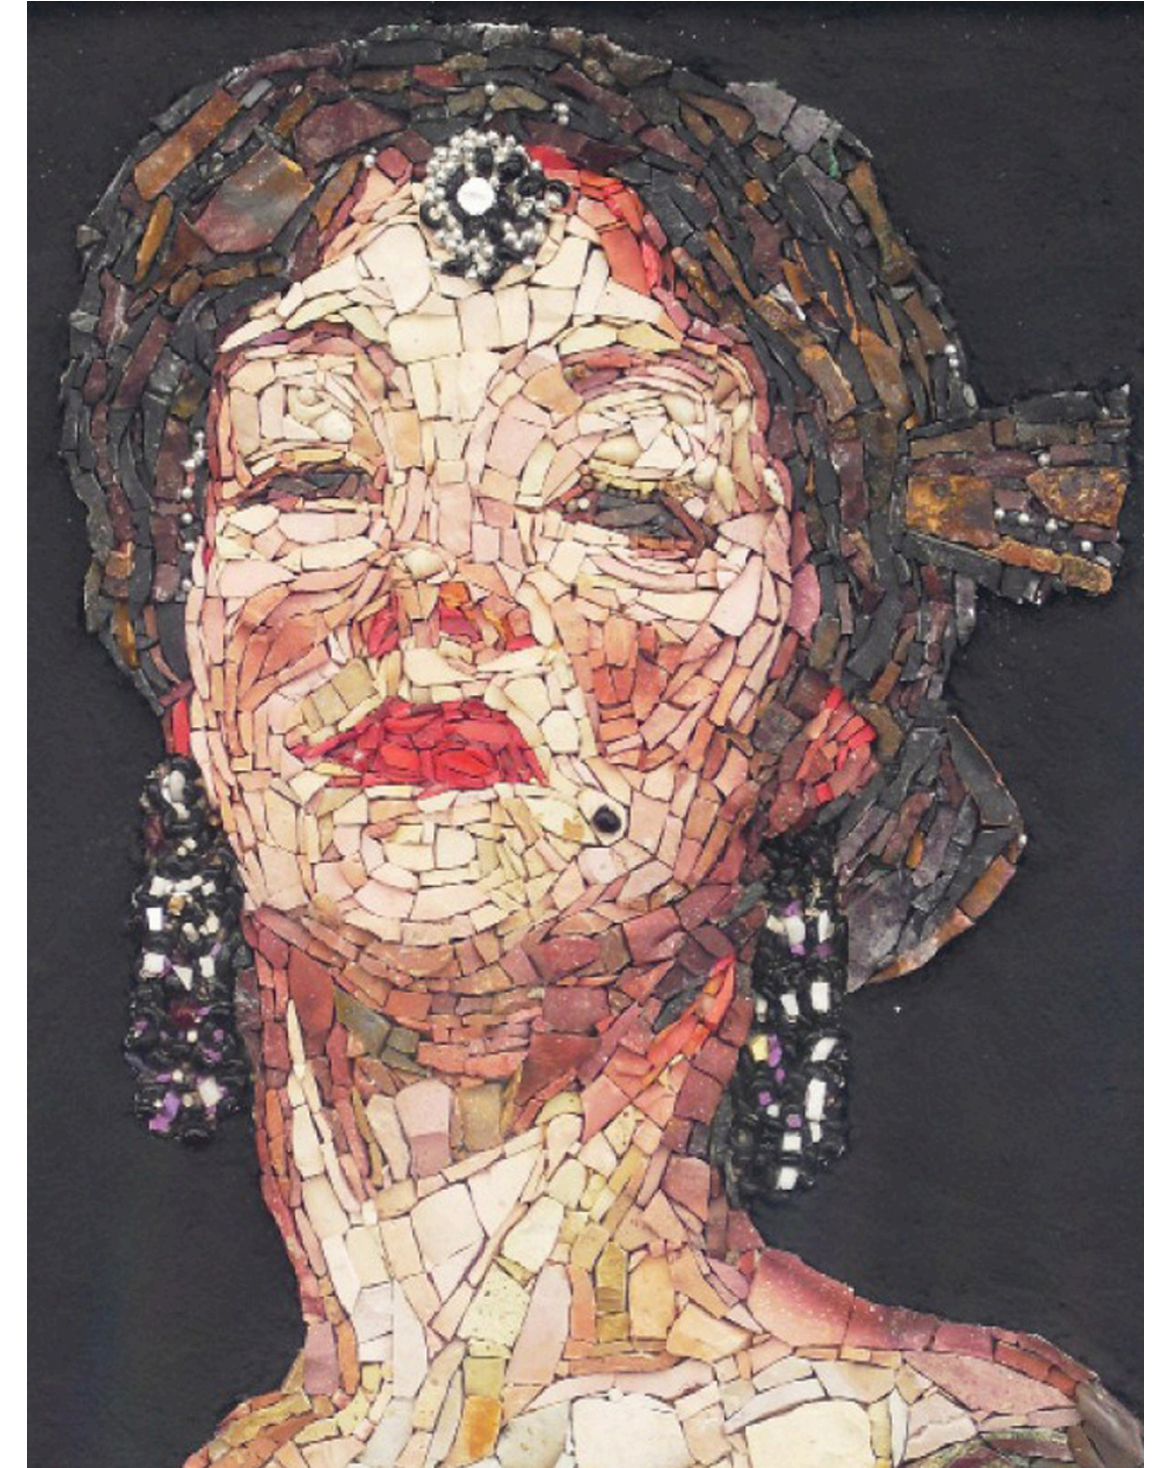

# Giulia Manzoni Mosaics

---

RESIDENTIAL

COMMERCIAL

ARTISTIC

01. Edwardes Square, Kensington, London

02. Office Lobby Entrance, Soho, London

Creation and installation of a mosaic, a 20m<sup>2</sup> marble mosaic floor based on an original Roman Mosaic design, located in the Triclinium dining room of Villa Ventorum for The Newt Estate, Castle Carry, Somerset.